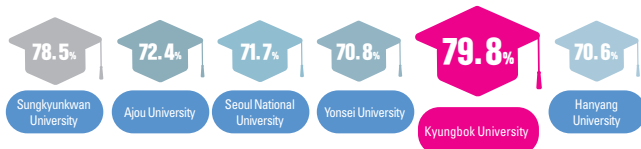

The secret to the unrivaled employment rate

- 8,400 Industries and Industry-Academic Network
- Operation of the One-Stop KBU Employment Support Integrated System University Job Center, the Hub of Employment Competitiveness
- From admission to employment, customized talent development LINC+ Social Customized Department Operation
- University Job Center, KBU System for Successful Employment

Among universities in the Seoul metropolitan area for the sixth consecutive year, 'No. 1 employment rate'

Public institutions and large corporations 'increasing employment rate'

Pioneering the Future of Advanced Technology

AI-based XR Simulation Master's Degree in Professional Technology

Associate Degree Program

Level 1 : Basic Practical Training

Educational goal: Training professionals in visual content design.

Bachelor's Degree Major Specialization

Level 2 : Intermediate Skill Level

Educational goal: Cultivating experts with advanced skills in media content and design.

Master's Degree in Professional Technology

Level 3 : Advanced Skill Level

Educational goal: Training highly skilled professionals in AI-based XR simulation content.

Kyungbok University's New Department in 2025

Social Welfare

Liberal Design Studies

Beauty Liberal Studies

AI-based XR Simulation Master's Degree in Professional Technology

State-of-The-Art Lab at Kyungbok University

Growing into a Global University

15th New York Festival-Korea National Brand Awards
1st Place in University College Category

Deputy Prime Minister and Minister of Education Commended the Employment Rate Division 2024 Korea's top management awards received

Leading the Nation in Pass Rates for Nursing and Health Care Certification Exams

Nursing