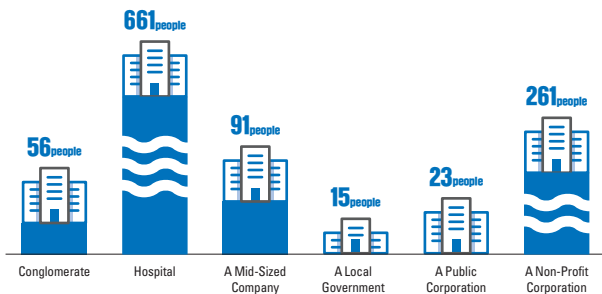

Public institutions and large corporations 'increasing employment rate'

Pioneering the Future of Advanced Technology

AI-based XR Simulation Master's Degree in Professional Technology

Associate Degree Program

Level 1 : Basic Practical Training

Educational goal: Training professionals in visual content design.

Bachelor's Degree Major Specialization

Level 2 : Intermediate Skill Level

Educational goal: Cultivating experts with advanced skills in media content and design.

Master's Degree in Professional Technology

Level 3 : Advanced Skill Level

Educational goal: Training highly skilled professionals in AI-based XR simulation content.

Kyungbok University's New Department in 2025

Social Welfare

Liberal Design Studies

Beauty Liberal Studies

AI-based XR Simulation Master's Degree in Professional Technology